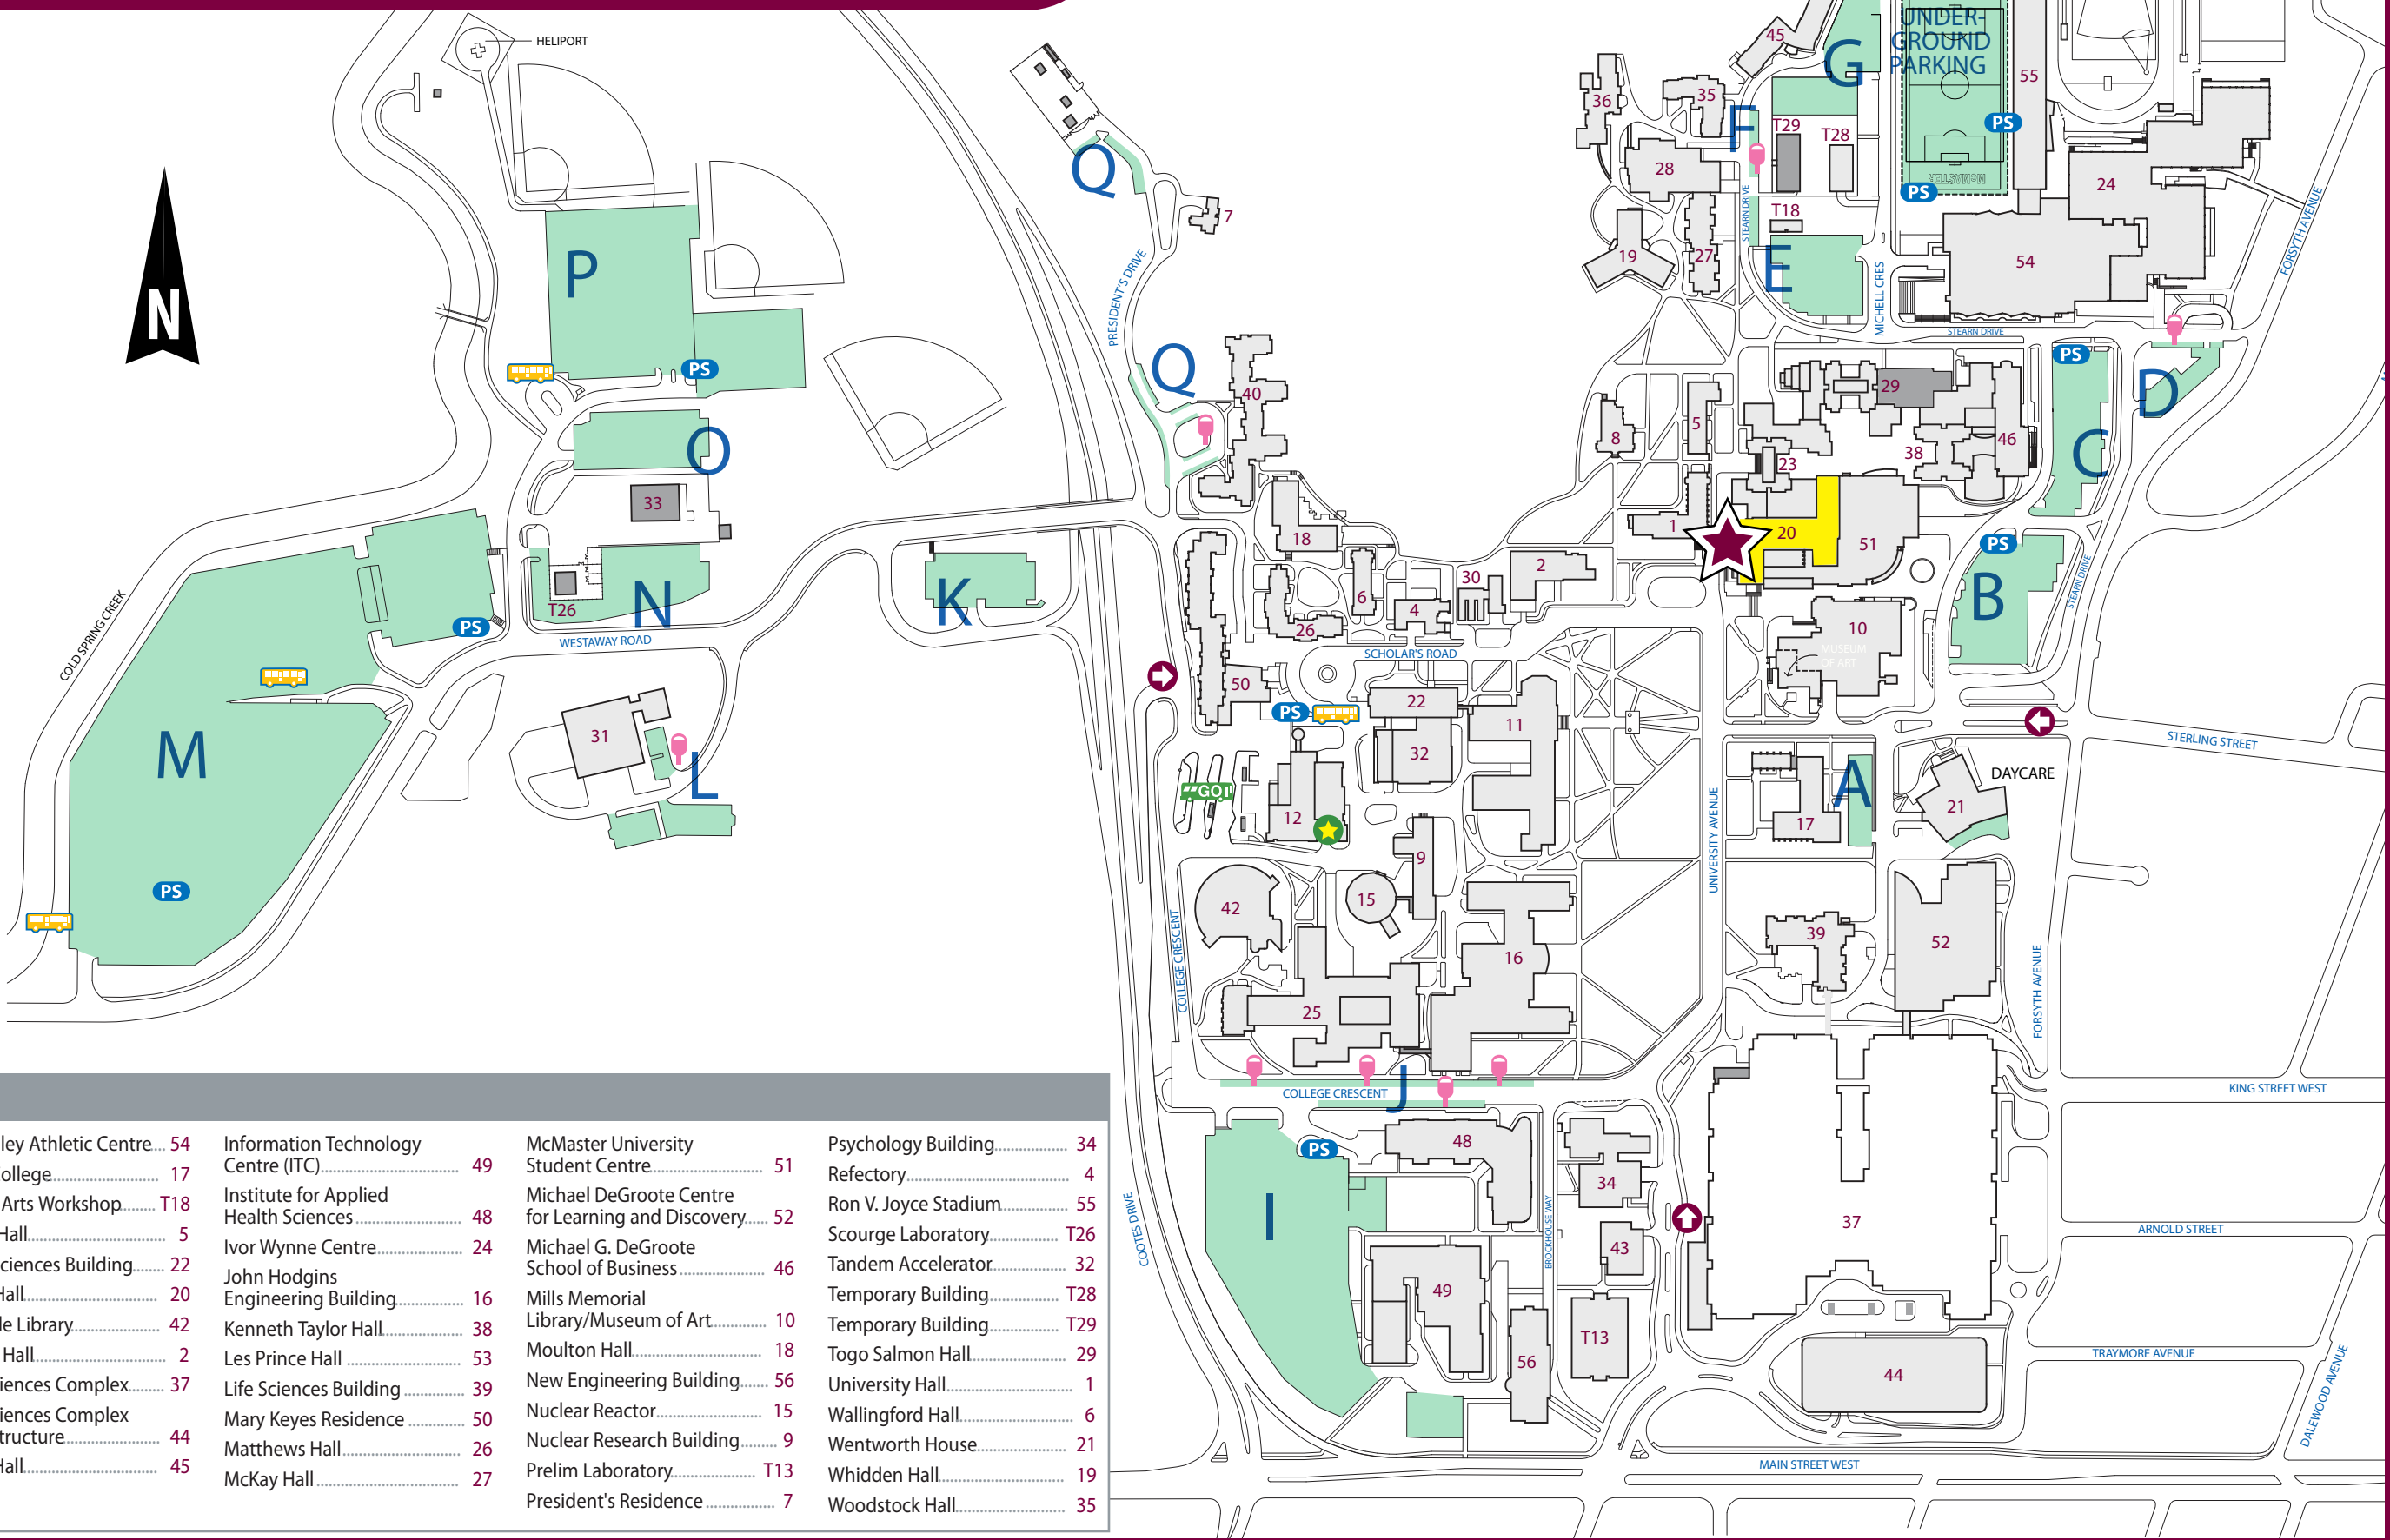

Campus Map

LEGEND

- ↑ McMaster University Entrance
- ★ Security and Parking Services
- A-Q Parking Lot Location
- PS Pay Stations
- Short Term Parking - Pay and Display
- 🚌 Campus Shuttle Bus Service
- GO! Go Bus Stop

CAMPUS STORE LEGEND

- ★ McMaster Campus Store Gilmour Hall Lower Level (GH B101)

CAMPUS STORE INFORMATION

PHONE (905) 525-9140, ext 24751
WEB campusstore.mcmaster.ca

Campus Buildings Index

A.N. Bourns Science Building... 25	David Braley Athletic Centre... 54	Information Technology Centre (ITC)..... 49	McMaster University Student Centre..... 51	Psychology Building..... 34
Alumni Memorial Building..... 8	Divinity College..... 17	Institute for Applied Health Sciences..... 48	Michael DeGroote Centre for Learning and Discovery..... 52	Refractory..... 4
Applied Dynamics Laboratory 33	Dramatic Arts Workshop..... T18	Ivor Wynne Centre..... 24	Michael G. DeGroote School of Business..... 46	Ron V. Joyce Stadium..... 55
Bates Residence..... 40	Edwards Hall..... 5	John Hodgins Engineering Building..... 16	Mills Memorial Library/Museum of Art..... 10	Scourge Laboratory..... T26
Biology Greenhouse..... 30	General Sciences Building..... 22	Kenneth Taylor Hall..... 38	Moulton Hall..... 18	Tandem Accelerator..... 32
Brandon Hall..... 36	Gilmour Hall..... 20	Les Prince Hall..... 53	New Engineering Building..... 56	Temporary Building..... T28
Burke Sciences Building..... 11	H.G. Thode Library..... 42	Life Sciences Building..... 39	Nuclear Reactor..... 15	Temporary Building..... T29
Campus Services Building..... 31	Hamilton Hall..... 2	Mary Keyes Residence..... 50	Nuclear Research Building..... 9	Togo Salmon Hall..... 29
Chester New Hall..... 23	Health Sciences Complex..... 37	Matthews Hall..... 26	Prelim Laboratory..... T13	University Hall..... 1
Clarke Centre..... 12	Health Sciences Complex Parking Structure..... 44	McKay Hall..... 27	President's Residence..... 7	Wallingford Hall..... 6
Commons Building..... 28	Hedden Hall..... 45			Wentworth House..... 21
Communications Research Laboratory..... 43				Whidden Hall..... 19
				Woodstock Hall..... 35