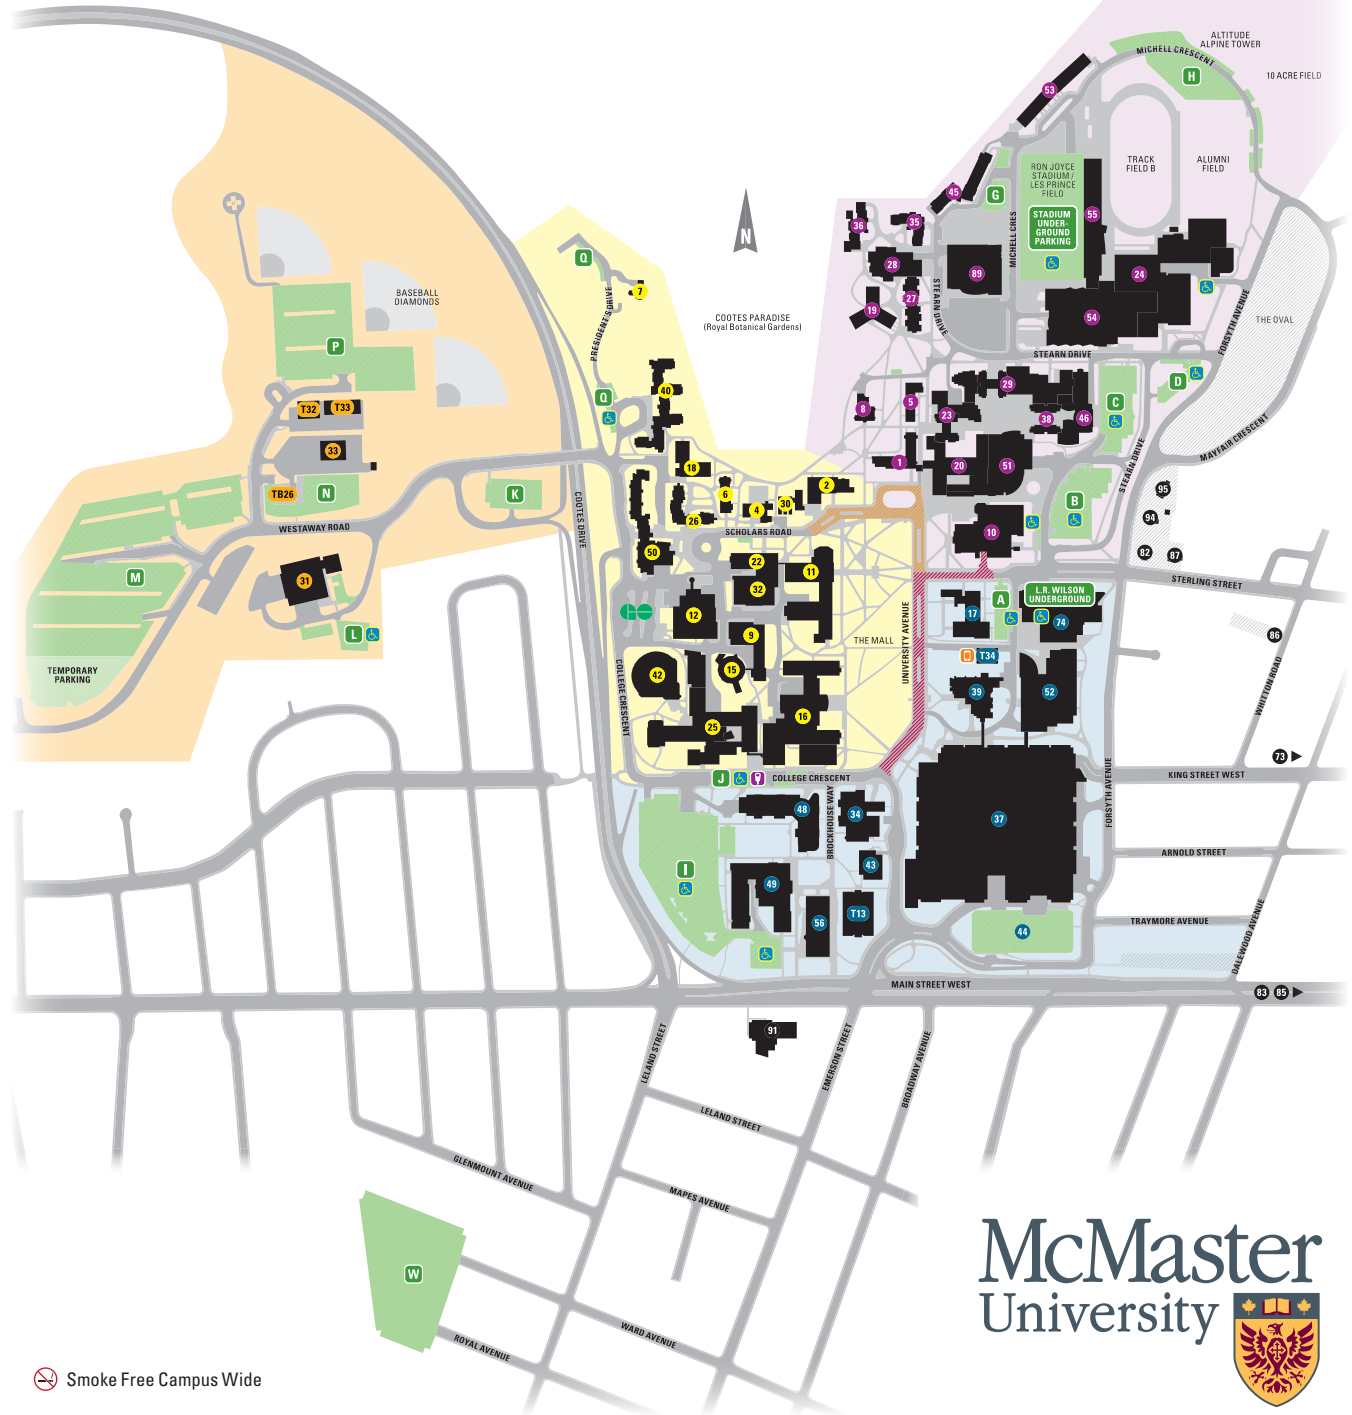

Campus Map

LEGEND

- ↑ McMaster University Entrance
- ★ Security and Parking Services
- A-Q Parking Lot Location
- PS Pay Stations
- Short Term Parking - Pay and Display
- Bus Campus Shuttle Bus Service
- GO! Go Bus Stop

LEGEND

Parking Lot Zone	Accessible Parking	Meter Parking
Pedestrian Priority	Pedestrian Priority / Emergency and Service Vehicles Only	

Smoke Free Campus Wide

McMaster Children's Hospital McMaster University Medical Centre

LEVEL 2

Legend

- Elevator
- Information
- Gift Shop
- Coffee Shop
- Wheelchair Accessible
- Parking