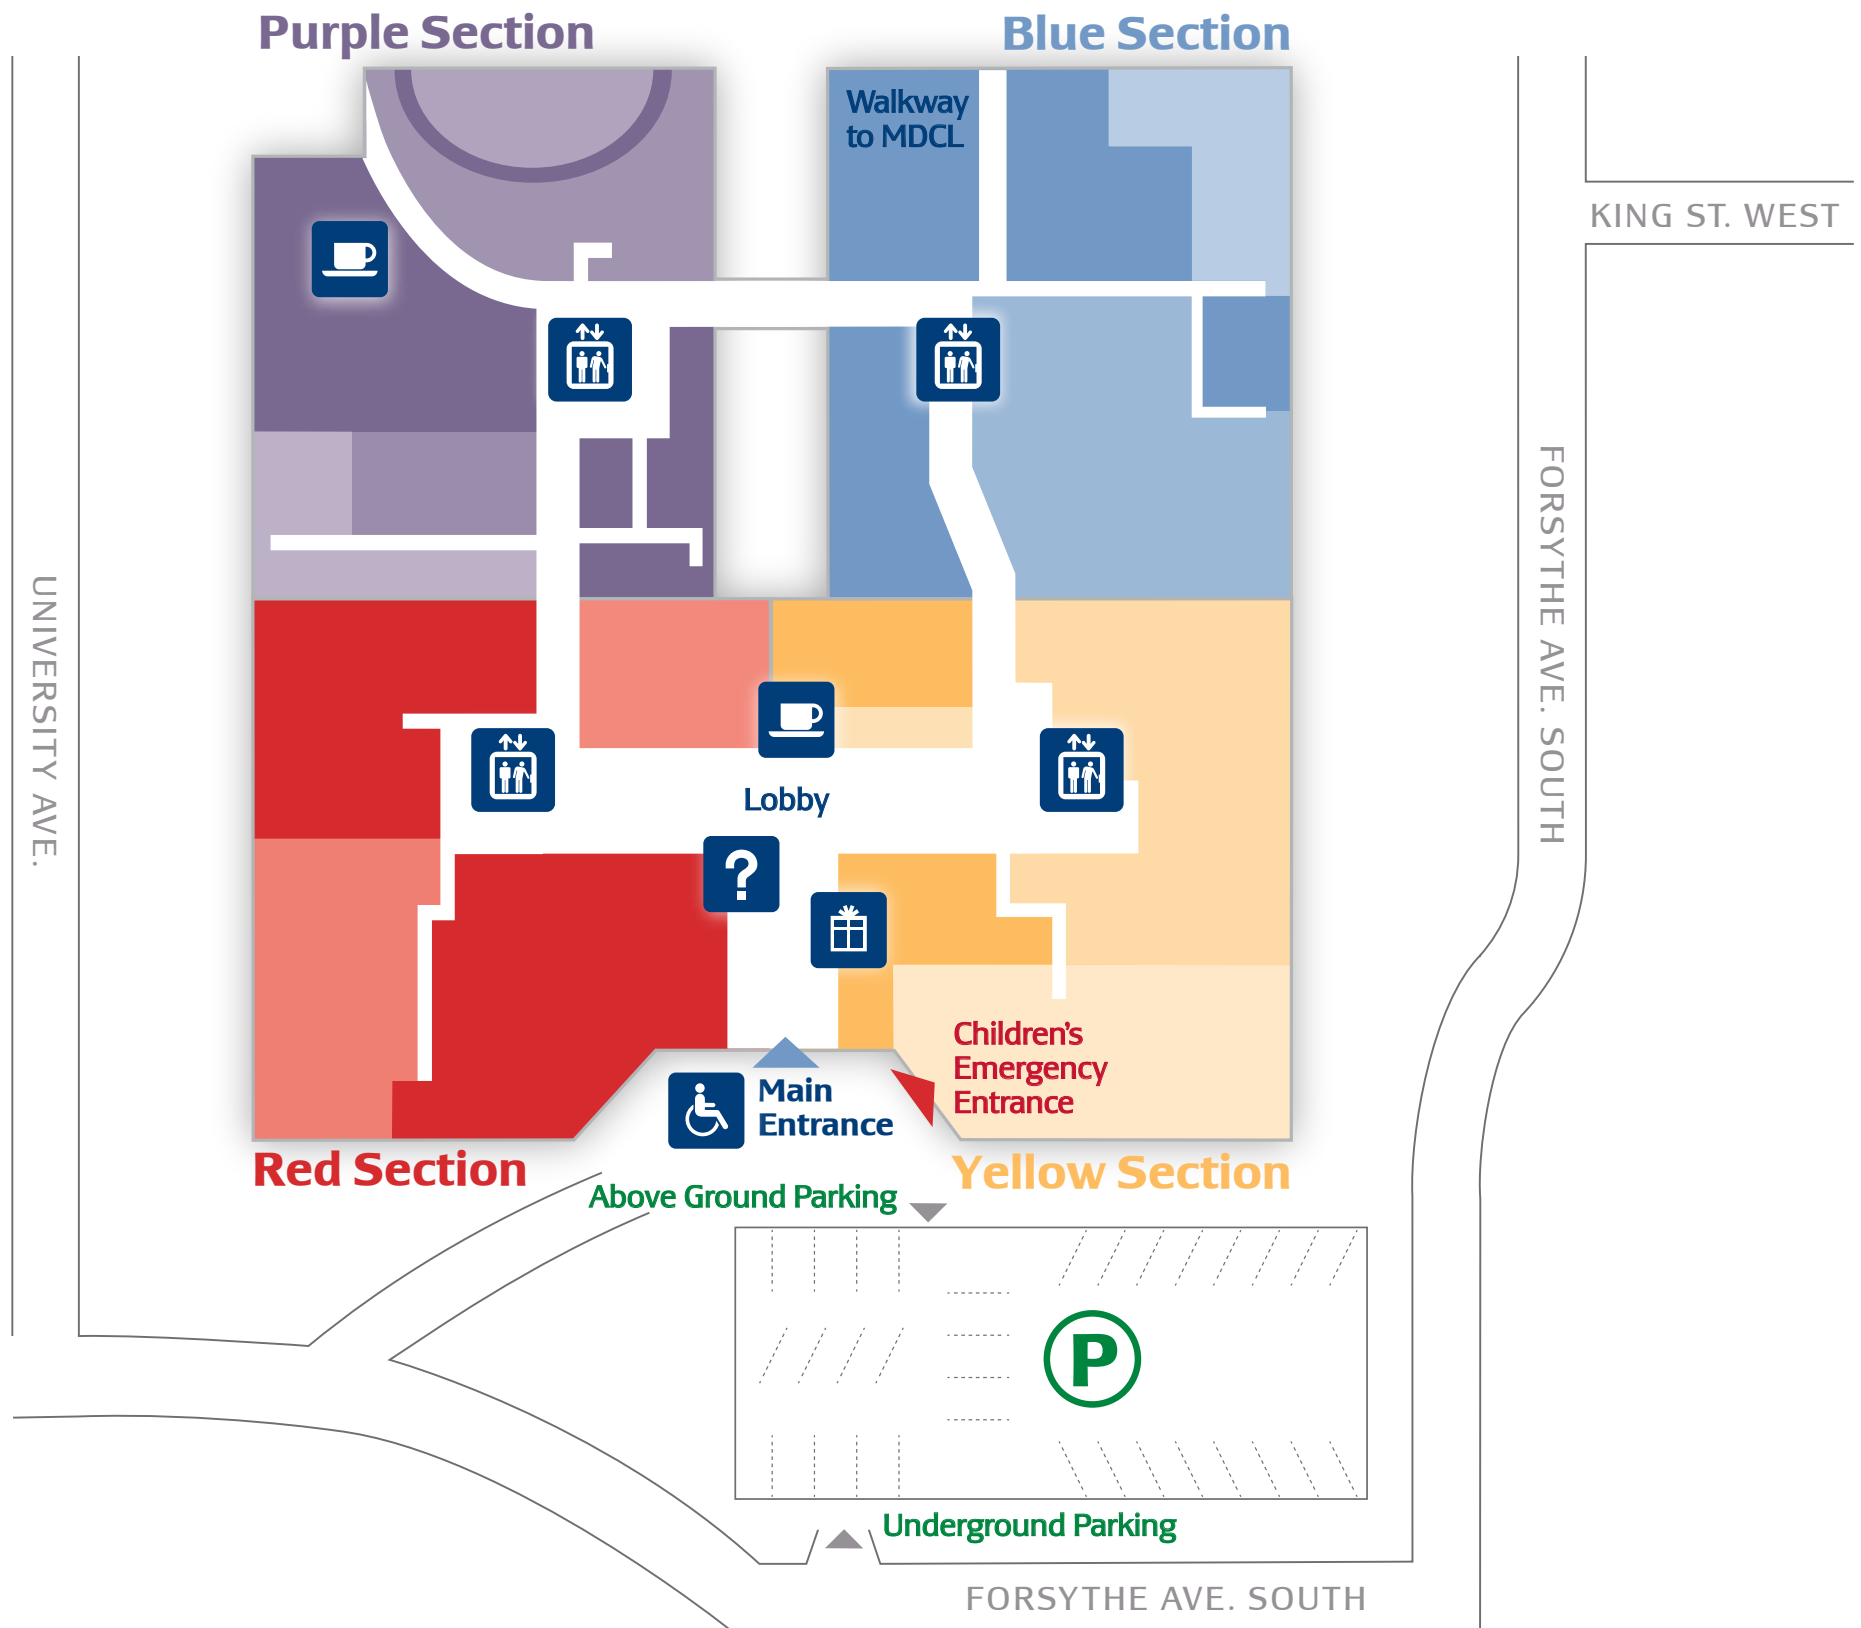

McMaster Children's Hospital McMaster University Medical Centre

LEVEL 2

Legend

- Elevator
- Information
- Gift Shop
- Coffee Shop
- Wheelchair Accessible
- Parking