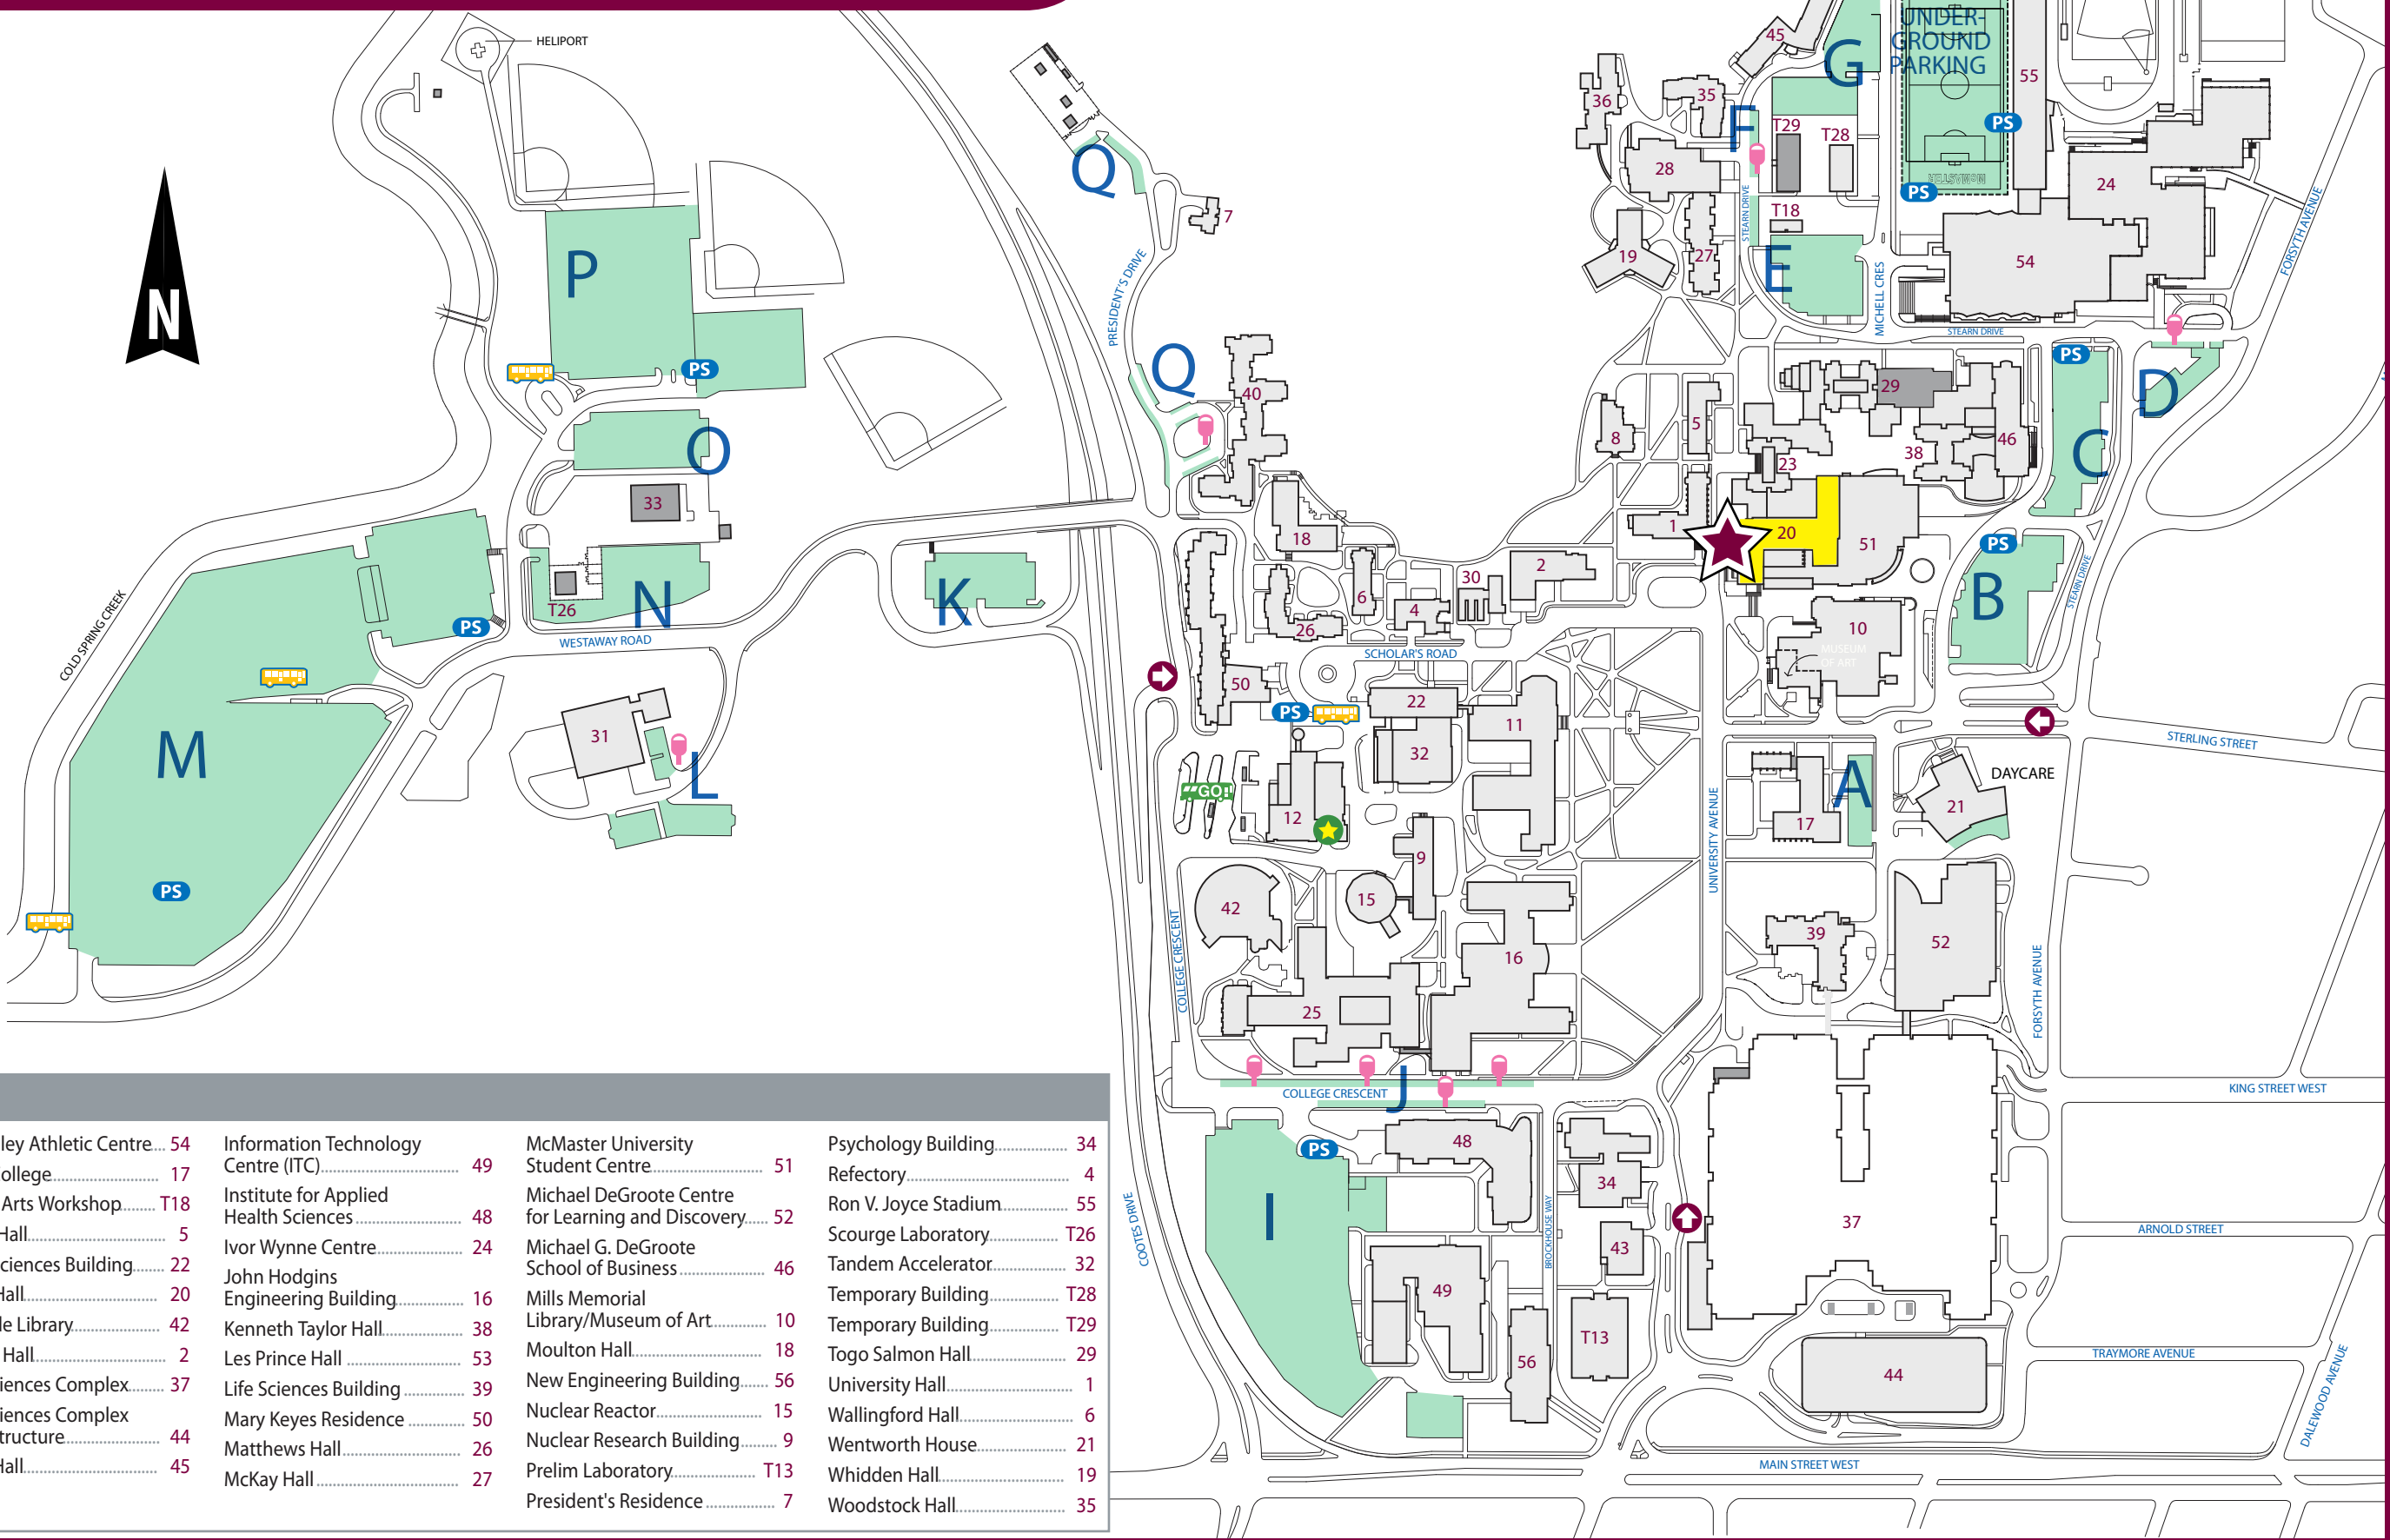

Campus Map

LEGEND

- ↑ McMaster University Entrance
- ★ Security and Parking Services
- A-Q Parking Lot Location
- PS Pay Stations
- Short Term Parking - Pay and Display
- Bus Campus Shuttle Bus Service
- GO! Go Bus Stop

CAMPUS STORE LEGEND

- ★ McMaster Campus Store Gilmour Hall Lower Level (GH B101)

CAMPUS STORE INFORMATION

PHONE (905) 525-9140, ext 24751
WEB campusstore.mcmaster.ca

Campus Buildings Index

A.N. Bourns Science Building... 25	David Braley Athletic Centre... 54	Information Technology Centre (ITC)... 49	McMaster University Student Centre... 51	Psychology Building... 34
Alumni Memorial Building... 8	Divinity College... 17	Institute for Applied Health Sciences... 48	Michael DeGroote Centre for Learning and Discovery... 52	Refractory... 4
Applied Dynamics Laboratory... 33	Dramatic Arts Workshop... T18	Ivor Wynne Centre... 24	Michael G. DeGroote School of Business... 46	Ron V. Joyce Stadium... 55
Bates Residence... 40	Edwards Hall... 5	John Hodgins Engineering Building... 16	Mills Memorial Library/Museum of Art... 10	Scourge Laboratory... T26
Biology Greenhouse... 30	General Sciences Building... 22	Kenneth Taylor Hall... 38	Moulton Hall... 18	Tandem Accelerator... 32
Brandon Hall... 36	Gilmour Hall... 20	Les Prince Hall... 53	New Engineering Building... 56	Temporary Building... T28
Burke Sciences Building... 11	H.G. Thode Library... 42	Life Sciences Building... 39	Nuclear Reactor... 15	Temporary Building... T29
Campus Services Building... 31	Hamilton Hall... 2	Mary Keyes Residence... 50	Nuclear Research Building... 9	Togo Salmon Hall... 29
Chester New Hall... 23	Health Sciences Complex... 37	Matthews Hall... 26	Prelim Laboratory... T13	University Hall... 1
Clarke Centre... 12	Health Sciences Complex Parking Structure... 44	McKay Hall... 27	President's Residence... 7	Wallingford Hall... 6
Commons Building... 28	Hedden Hall... 45			Wentworth House... 21
Communications Research Laboratory... 43				Whidden Hall... 19
				Woodstock Hall... 35